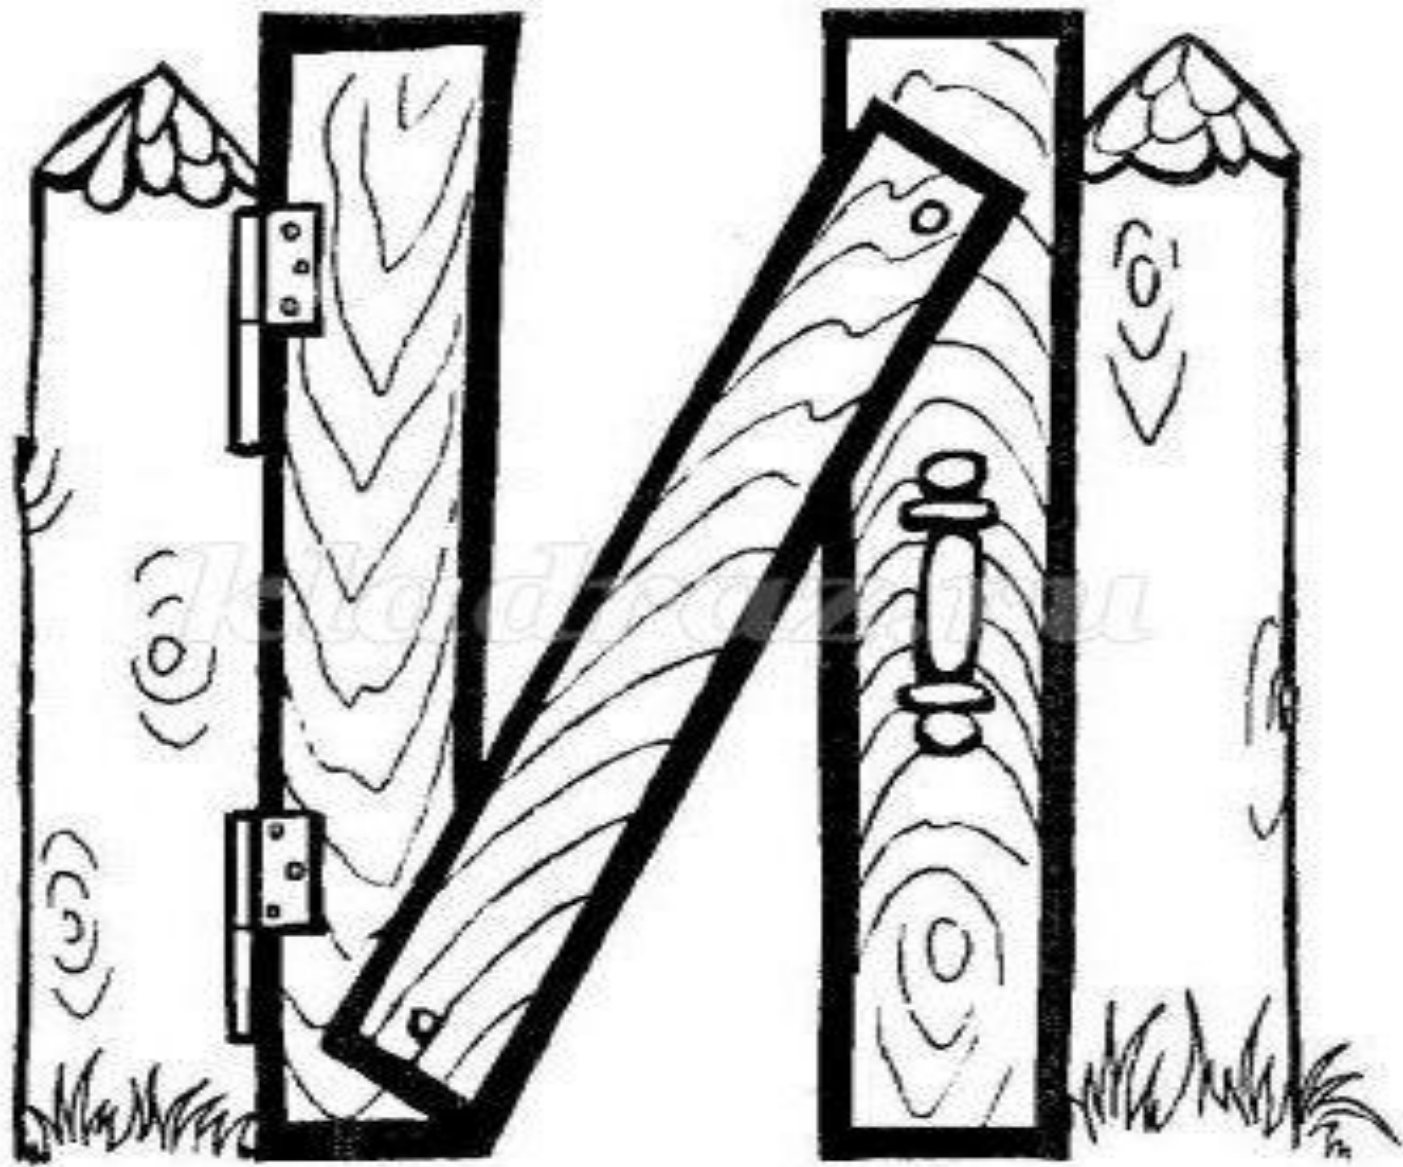

ID 32437999

© Ivonne Wierink | Dreamstime.com

VSEZDOROVO.COM VSEZDOROVO.COM VSEZDOROVO.COM

ИИ

И

и

И

A large cursive uppercase letter 'И' is shown between two horizontal lines. It features a tall vertical stem on the right and a loop on the left. Small black arrows indicate the direction of the pen strokes: starting from the top left, moving down and right to form the loop, then up and right to form the stem, and finally down and left to complete the loop.

и

A large cursive lowercase letter 'и' is shown between two horizontal lines. It features a tall vertical stem on the right and a loop on the left. Small black arrows indicate the direction of the pen strokes: starting from the top left, moving down and right to form the loop, then up and right to form the stem, and finally down and left to complete the loop.