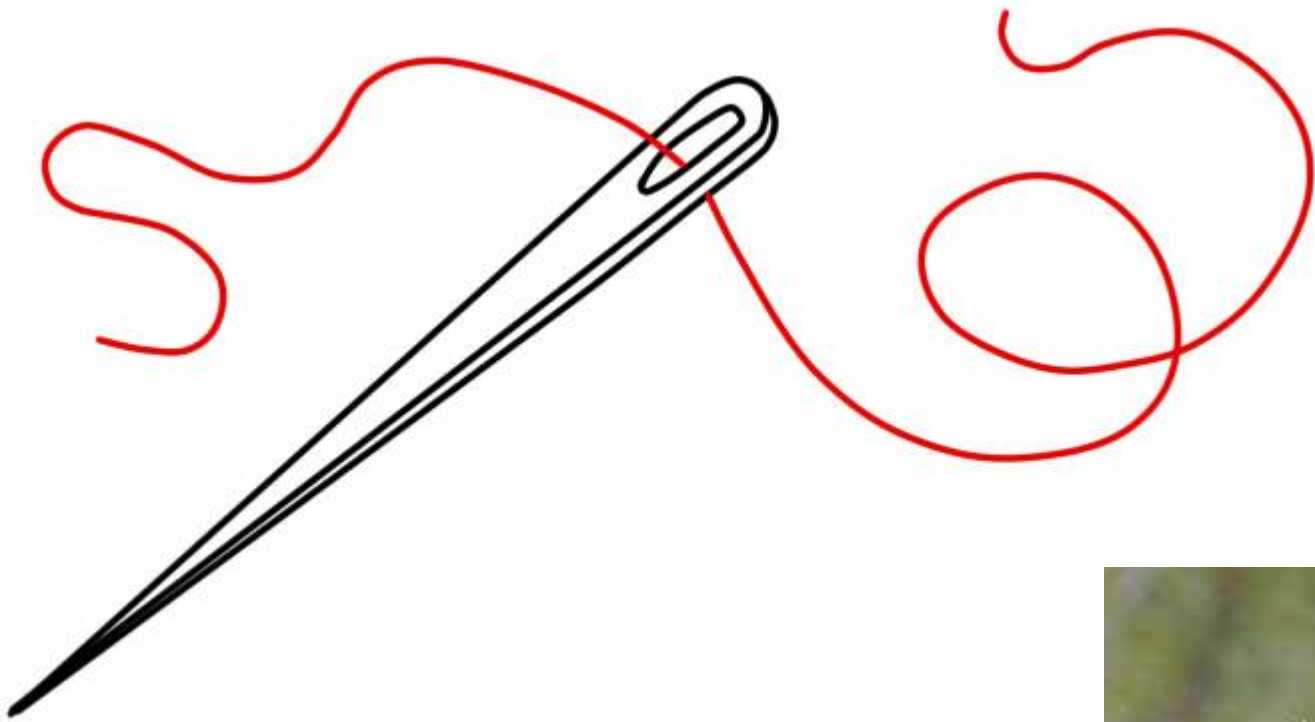

ID 32437999

© Ivonne Wierink | Dreamstime.com

VSEZDOROVO.COM VSEZDOROVO.COM VSEZDOROVO.COM

ИИ

И

и

И

A large cursive uppercase letter 'И' is shown between two horizontal lines. It features a tall vertical stem on the right and a loop on the left. Small black arrows indicate the direction of the pen strokes: starting from the top left, moving down and right to form the loop, then up and right to form the stem, and finally down and left to complete the loop.

и

A large cursive lowercase letter 'и' is shown between two horizontal lines. It features a tall vertical stem on the right and a loop on the left. Small black arrows indicate the direction of the pen strokes: starting from the top left, moving down and right to form the loop, then up and right to form the stem, and finally down and left to complete the loop.